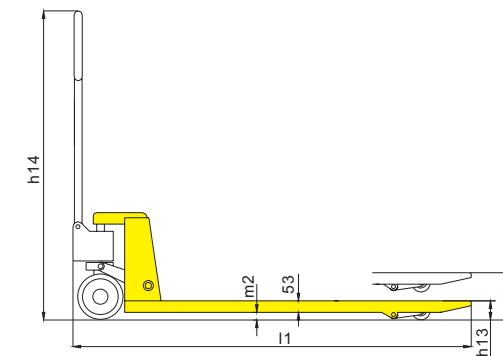

Option: fully rubber wrapped handle

Entry roller for easy operation

Conform to EN ISO3691-5:2009
Based on Directive 2006/42/EC

- 3 position hand control - Raise, Lower, Neutral.
- 12 lubrication grease nipples on all movable parts for easy maintenance.
- Adjustable pump cap ensures a long service life.
- Ergonomic large rubber handle with three control lever.

Adjustable pump cap

Adjustable straight tappet

(MM)

Remark: Special size for width and length can be made according to customer's requirement.

1KG=2.205LB 1INCH=25.40MM

Model	BF		
Capacity	Q(kg)	2500/3000	2500/3000
Lowered fork height	h_{13} (mm)	85	75
Steering wheel	mm	ϕ 200	ϕ 180
Fork wheel single	mm	ϕ 80x93	ϕ 74x93
Fork wheel tandem	mm	ϕ 80x70	ϕ 74x70
Max. lift height	h_3 (mm)	200	190
Total height	h_{14} (mm)	1224	1214
Overall length	l_1 (mm)	1483/1533/1603	1483/1533/1603
Fork length	l (mm)	1100/1150/1220	1100/1150/1220
Width overall forks	b_5 (mm)	520/550/685	520/550/685
Ground clearance, centre of wheelbase	m_2 (mm)	32	22
Aisle width for pallets 1000x1200 crossways	A_{81} (mm)	1733/1733/1803	1733/1733/1803
Aisle width for pallets 800x1200 lengthways	A_{81} (mm)	1883/1783/1803	1783/1783/1803
Turning radius	W_8 (mm)	1216/1266/1336	1216/1266/1336
Service weight	kg	65-80	65-80