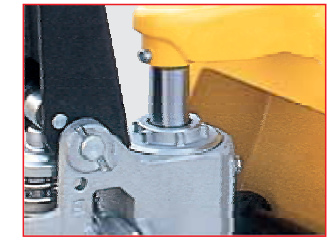

Fantastic Economy And Value Pallet Truck

Model: BF

- Most standard and popular model with capacity 2500 - 3500kgs.
- Complete pump design with reliable leak-proof pump eliminating maintenance and extending the service time.
- 210 steering arc, and small turning radius.
- Fork Lowering speed is controllable, operated by hand control and foot pedal.
- Ergonomic rubber wrapped handle, which is comfortable and convenient to operate.
- Entry / exit roller, more freely travel.
- Equipped with over-load valve, with long service time.
- Option: 1) Nylon wheel, polyurethane wheel, rubber wheel, single fork roller or tandem fork rollers.
2) Fork length: 800mm, 900mm, 1000mm.
3) Foot pedal release.
4) Pump color: black painting, silver painting, silver galvanized.

Option: fully rubber wrapped handle

Entry roller for easy operation

Conform to EN ISO3691-5:2009
Based on Directive 2006/42/EC

- 3 position hand control - Raise, Lower, Neutral.
- 12 lubrication grease nipples on all movable parts for easy maintenance.
- Adjustable pump cap ensures a long service life.
- Ergonomic large rubber handle with three control lever.