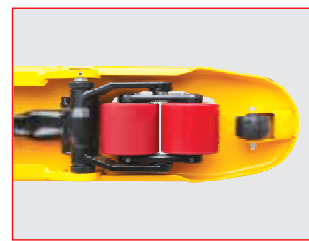

Fantastic Economy And Value Pallet Truck

Model: BF

- Most standard and popular model with capacity 2500 - 3500kgs.
- Complete pump design with reliable leak-proof pump eliminating maintenance and extending the service time.
- 210 steering arc, and small turning radius.
- Fork Lowering speed is controllable, operated by hand control and foot pedal.
- Ergonomic rubber wrapped handle, which is comfortable and convenient to operate.
- Entry / exit roller, more freely travel.
- Equipped with over-load valve, with long service time.
- Option: 1) Nylon wheel, polyurethane wheel, rubber wheel, single fork roller or tandem fork rollers.
2) Fork length: 800mm, 900mm, 1000mm.
3) Foot pedal release.
4) Pump color: black painting, silver painting, silver galvanized.

Option: fully rubber wrapped handle

Entry roller for easy operation

Conform to EN ISO3691-5:2009
Based on Directive 2006/42/EC

- 3 position hand control - Raise, Lower, Neutral.
- 12 lubrication grease nipples on all movable parts for easy maintenance.
- Adjustable pump cap ensures a long service life.
- Ergonomic large rubber handle with three control lever.