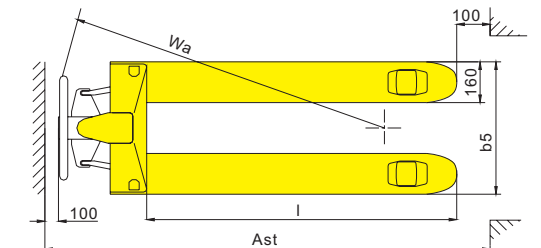

Option: fully rubber wrapped handle

Entry roller for easy operation

Conform to EN ISO3691-5:2009
Based on Directive 2006/42/EC

- 3 position hand control - Raise, Lower, Neutral.
- 12 lubrication grease nipples on all movable parts for easy maintenance.
- Adjustable pump cap ensures a long service life.
- Ergonomic large rubber handle with three control lever.

Adjustable pump cap

Adjustable straight tappet

(MM)

Remark: Special size for width and length can be made according to customer's requirement.

1KG=2.205LB 1INCH=25.40MM

Model	BF		
Capacity	Q(kg)	2500/3000	2500/3000
Lowered fork height	h_{13} (mm)	85	75
Steering wheel	mm	ϕ 200	ϕ 180
Fork wheel single	mm	ϕ 80x93	ϕ 74x93
Fork wheel tandem	mm	ϕ 80x70	ϕ 74x70
Max. lift height	h_3 (mm)	200	190
Total height	h_{14} (mm)	1224	1214
Overall length	l_1 (mm)	1483/1533/1603	1483/1533/1603
Fork length	l (mm)	1100/1150/1220	1100/1150/1220
Width overall forks	b_5 (mm)	520/550/685	520/550/685
Ground clearance, centre of wheelbase	m_2 (mm)	32	22
Aisle width for pallets 1000x1200 crossways	A_{81} (mm)	1733/1733/1803	1733/1733/1803
Aisle width for pallets 800x1200 lengthways	A_{81} (mm)	1883/1783/1803	1783/1783/1803
Turning radius	W_8 (mm)	1216/1266/1336	1216/1266/1336
Service weight	kg	65-80	65-80