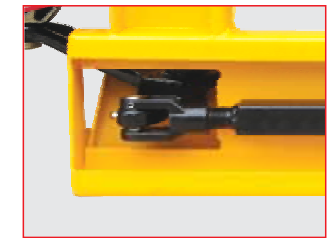

Adjustable straight tappet